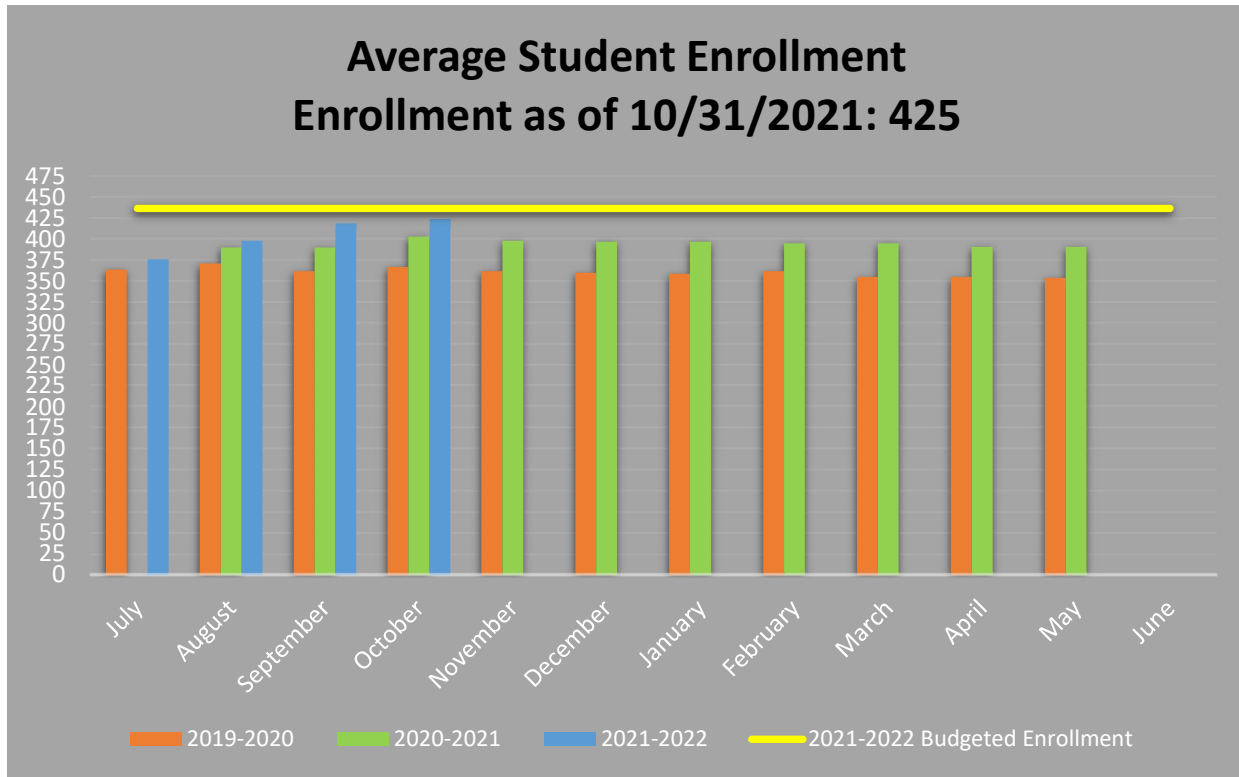

Sam Houston State University Charter School

Average Student Enrollment and Average Daily Attendance

Sam Houston State University Charter School

Budgeted FSP Revenue vs. Current Summary of Finances and Administrative Cost Ratio