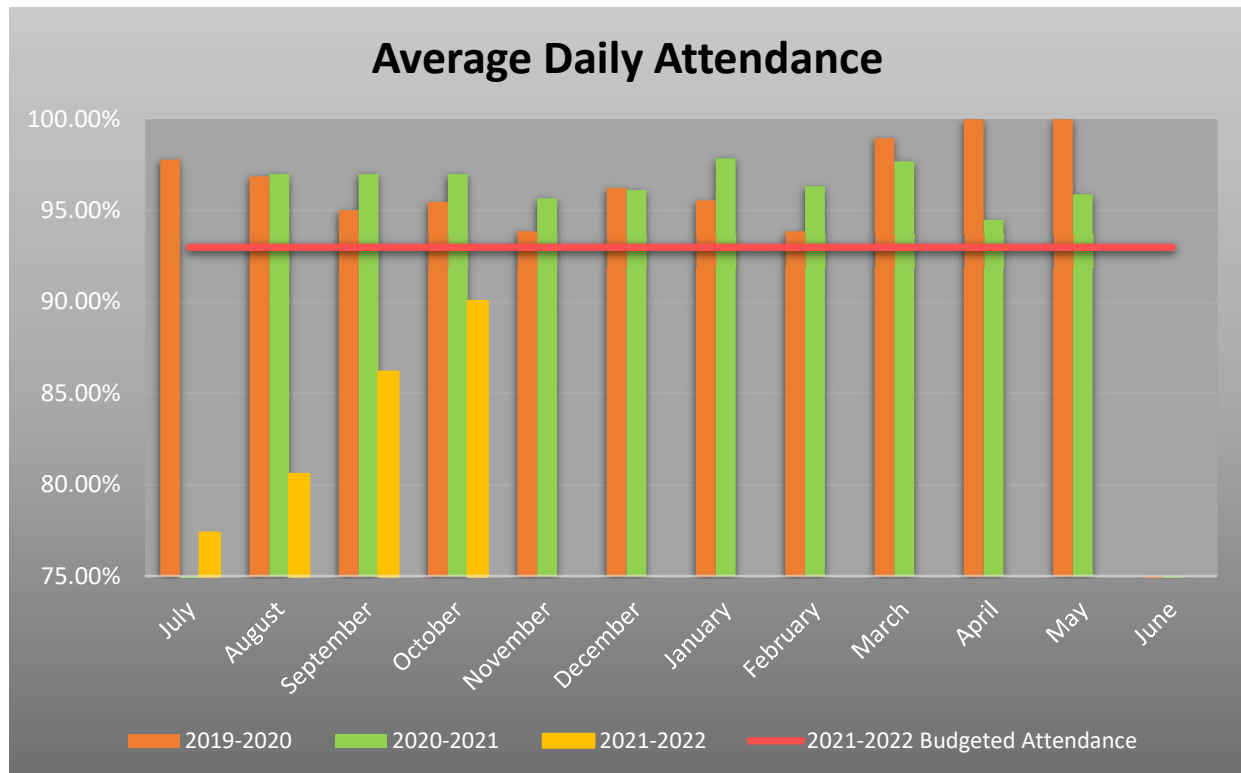

Sam Houston State University Charter School

Average Student Enrollment and Average Daily Attendance

Sam Houston State University Charter School

Budgeted FSP Revenue vs. Current Summary of Finances and Administrative Cost Ratio